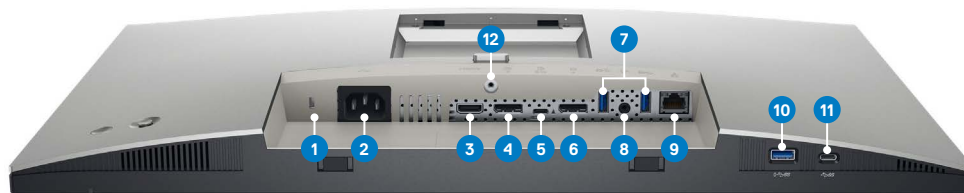

Connectivity

1 Security lock slot	5 USB Type-C (up to 90W power delivery) /DisplayPort	8 Audio Line-out¹⁴	11 USB Type-C Downstream Port (up to 15W power delivery)
2 Power connector	6 DisplayPort (Out)	9 RJ45 Connector	12 Stand lock
3 HDMI port	7 SuperSpeed USB 5 Gbps (USB 3.2 Gen1)	10 SuperSpeed USB 5 Gbps (USB 3.2 Gen1) with BC1.2 charging capability at 2A (max)	
4 DisplayPort (In)			

RECOMMENDED ACCESSORIES

This comprehensive dual monitor and system mounting solution keeps your desk clutter-free. It is the world's first monitor arm that offers swivel angle adjustment with a flip of the switch**.